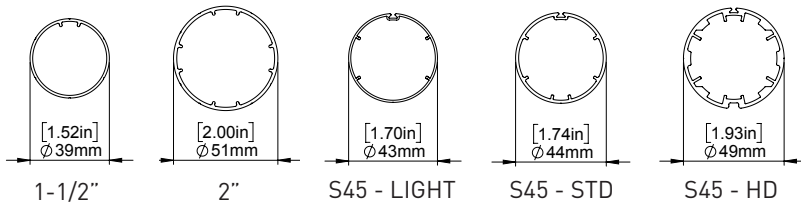

PRODUCT SPECIFICATIONS

Singles:

Part #: MT01-1328-069001 5V LI-ION MOTOR
[2.0N Ø28/5V/20rpm](SKY)

Cartons:

Part #: MT01-1328-069004 5V LI-ION MOTOR CT
[2.0N Ø28/5V/20rpm](SKY)

Voltage	5V-DC	Limit Switch Type	Electronic
Torque	2.0Nm	Current	1.25A
Max Run Time	12 min.	Battery Size/Type	2600mAH
Speed	20 RPM (Adjustable to 24 or 28)	Temp Working Range	32°F to 140°F [0°C to 60°C]
Radio Frequency	433.92 MHz	Insulation Class	III
RF Modulation	FSK	Sound Level	~46 dB
IP Rating	IP20	Power	15 W

COMPATIBLE TUBES

APPLICATIONS

- Roller Shades
- Roman Shades