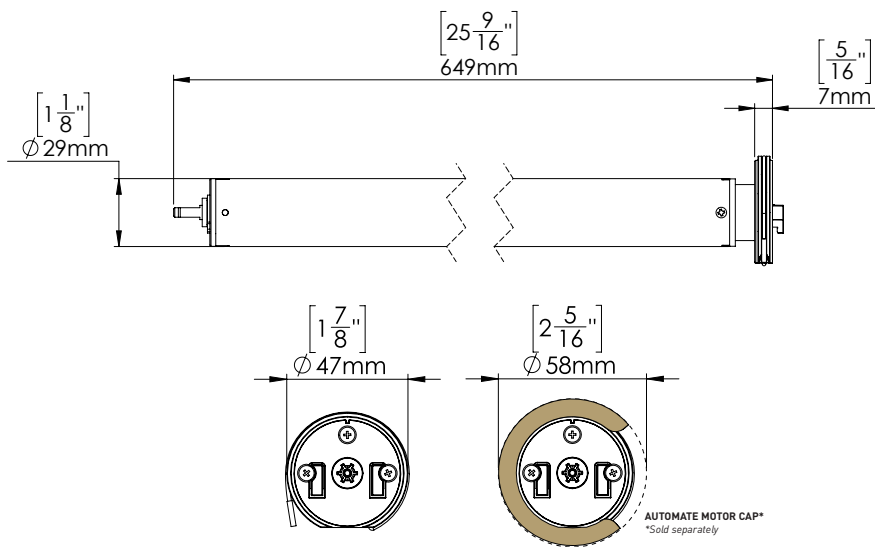

COMPATIBLE TUBES

APPLICATIONS

- Roller Shades
- Roman Shades

DIMENSIONS

MOTOR HEAD ADAPTORS

- MT03-0205-069001
- MT03-0205-069002
- MT03-0206-069002

COMPATIBLE PRODUCTS (refer to catalog for full item listings)