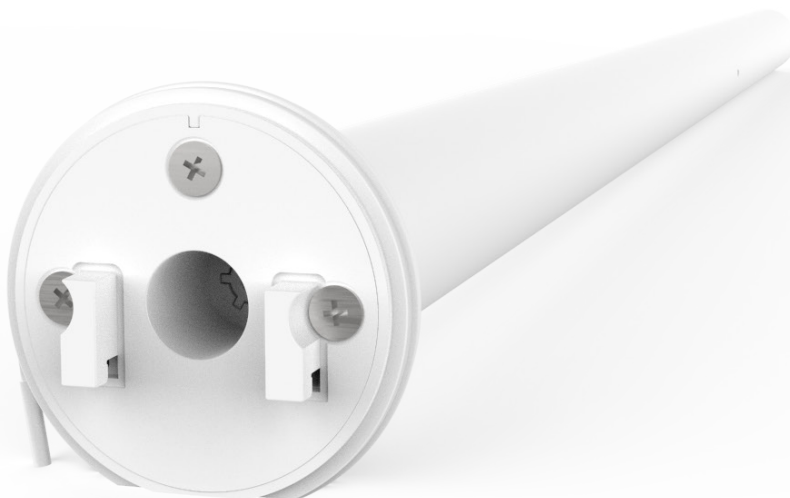

AUTOMATE™

5V Li-ion Zero EQ 2.0

The rechargeable, battery-powered motor for small to medium shades in residential and small commercial projects.

PATENTED MOTOR HEAD DESIGN
Offers the smallest light-gap and antenna cable can be concealed within the motor head.

INNOVATIVE MOTOR CAP
Optional, custom-designed accessory for no visible wires.

EXTRA QUIET
Variable speed and soft-stop function makes this the quietest Automate motor yet.

ELEGANT SOFT STOP
Slows the motor down for a smooth stop to prevent damage to the shade, and preserves the life of the battery.

BATTERY CHECK ACTION
When paired with Push5 remote, motor will move shade to indicate battery percentage.

MICRO USB CHARGING
Custom motor charger not required. Utilize any micro USB cable and charger to renew battery.

SECURE HOLD
Motor head design accommodates bracket with a 12mm tongue for a more secure fit.

SIMPLIFIED RETROFIT
Upgrade manual or motorized shade systems seamlessly to maintain existing deductions, achieve minimal light gap, and eliminate bracket adjustments.