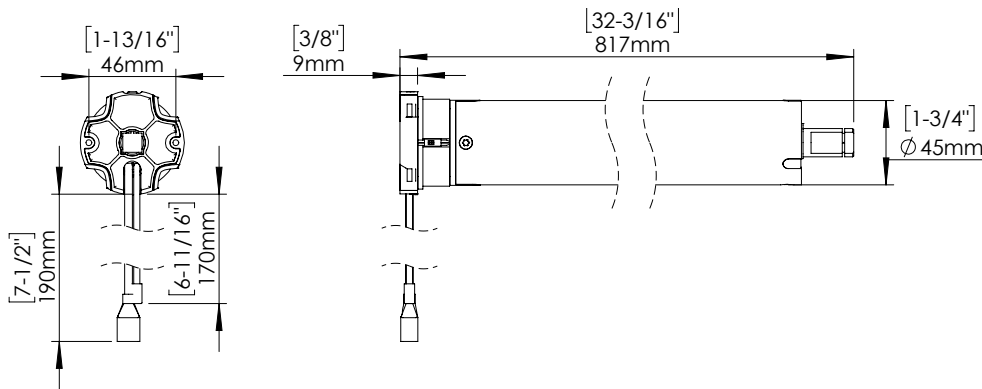

Dimensions

Compatible Parts

Tubes

Crown & Drives

Adaptors

2"	MTCRDR-45-2SW
2-1/2"	MTCRDR-45-2.5
3-1/4"	MTCRDR-45-3.25
S60 Tube	RB56-0336-050502
S80 Tube	RB56-0138-050508

- MTDRA-LT50
- MTAD-45-SL
- MTAD-45-RS
- MSBM6-SL
- MSBM6-SLW
- RE0020803
- RE0022702