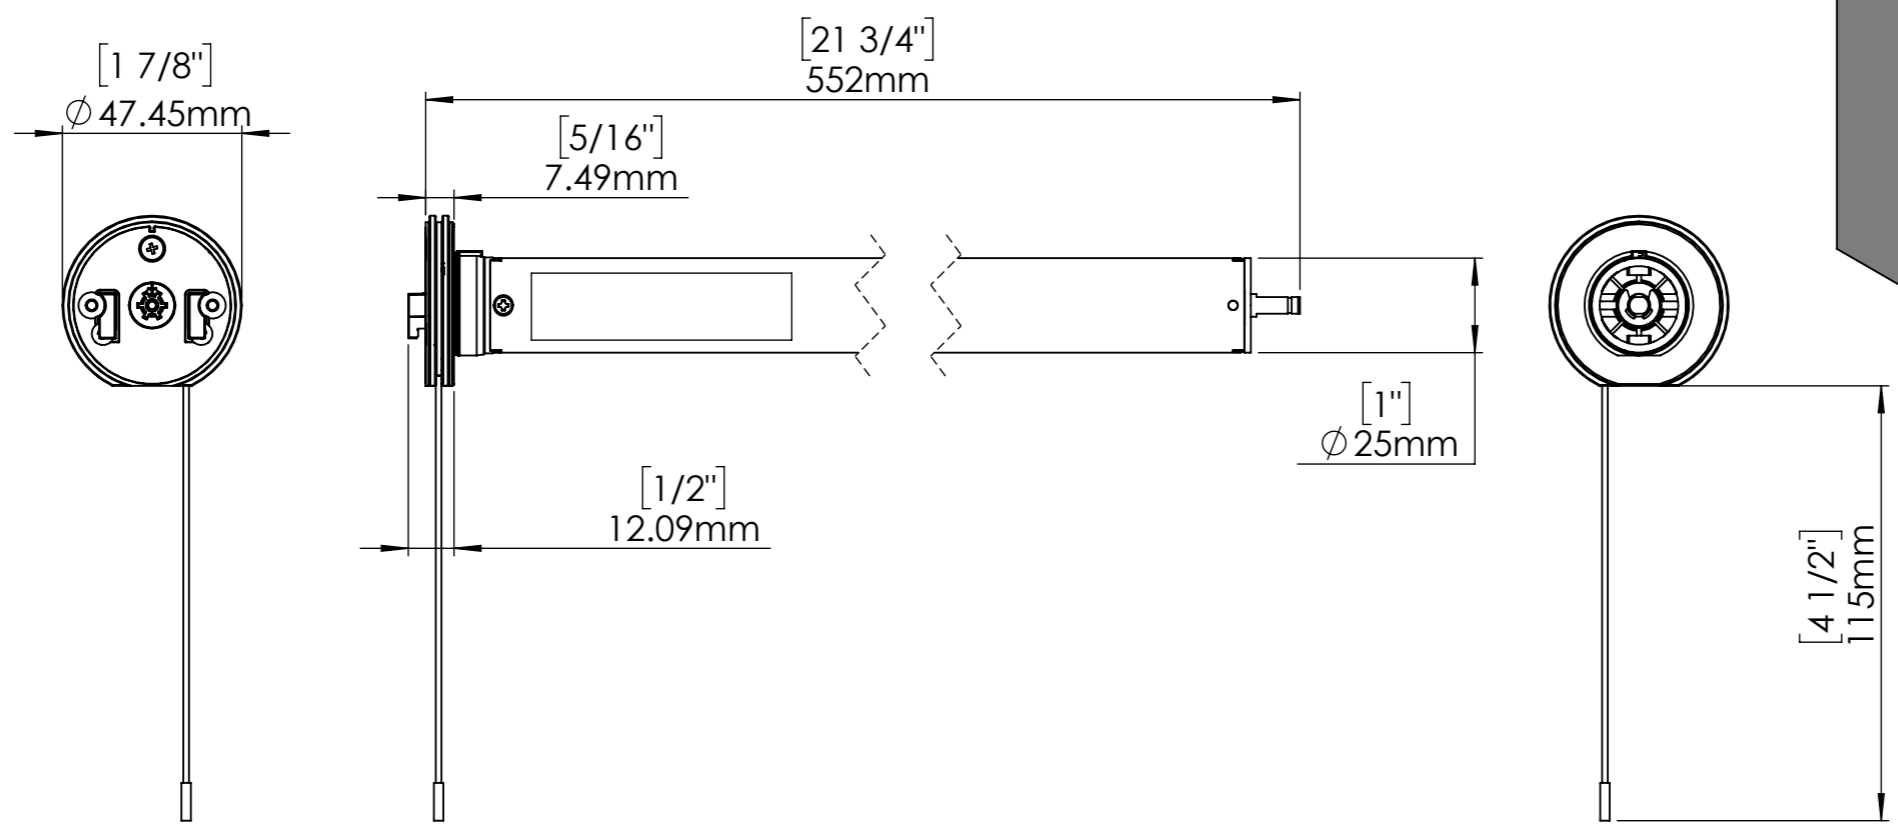

ITEM NO.	PART NO.	DESCRIPTION	Default/ QTY.	Carton QTY
1	MT03-0206-069002	AUTOMATE BRACKET ADAPTOR SKYLINE SERIES	1	20
2	Instructions	Installation Instructions	1	20
3	DM25LEU/S-1.1/28 - Q	AUTOMATE LI-ION 1.1Nm ARC Motor [Ø25/5V/20rpm] (3 battery)	1	20

MT03-0205-069002

NOTE:
Motor is supplied with MT03-0205-069002 (Skyline) attached to the motor.

PRODUCT SPECIFICATION SHEET		ROLLESE ACMEDA PRECISION IN MOTION	© ROLLESE ACMEDA SCALE:1:2 DRAWN: 31 May 2024	
ITEM DESCRIPTION: 5V ZERO LI-ION 1.1NM CT20 Q MOTOR [Ø25/5V/28RPM](SKY)				
ITEM CODE: MT01-1325-069029-CT		SIZE: A3 REV. 02		