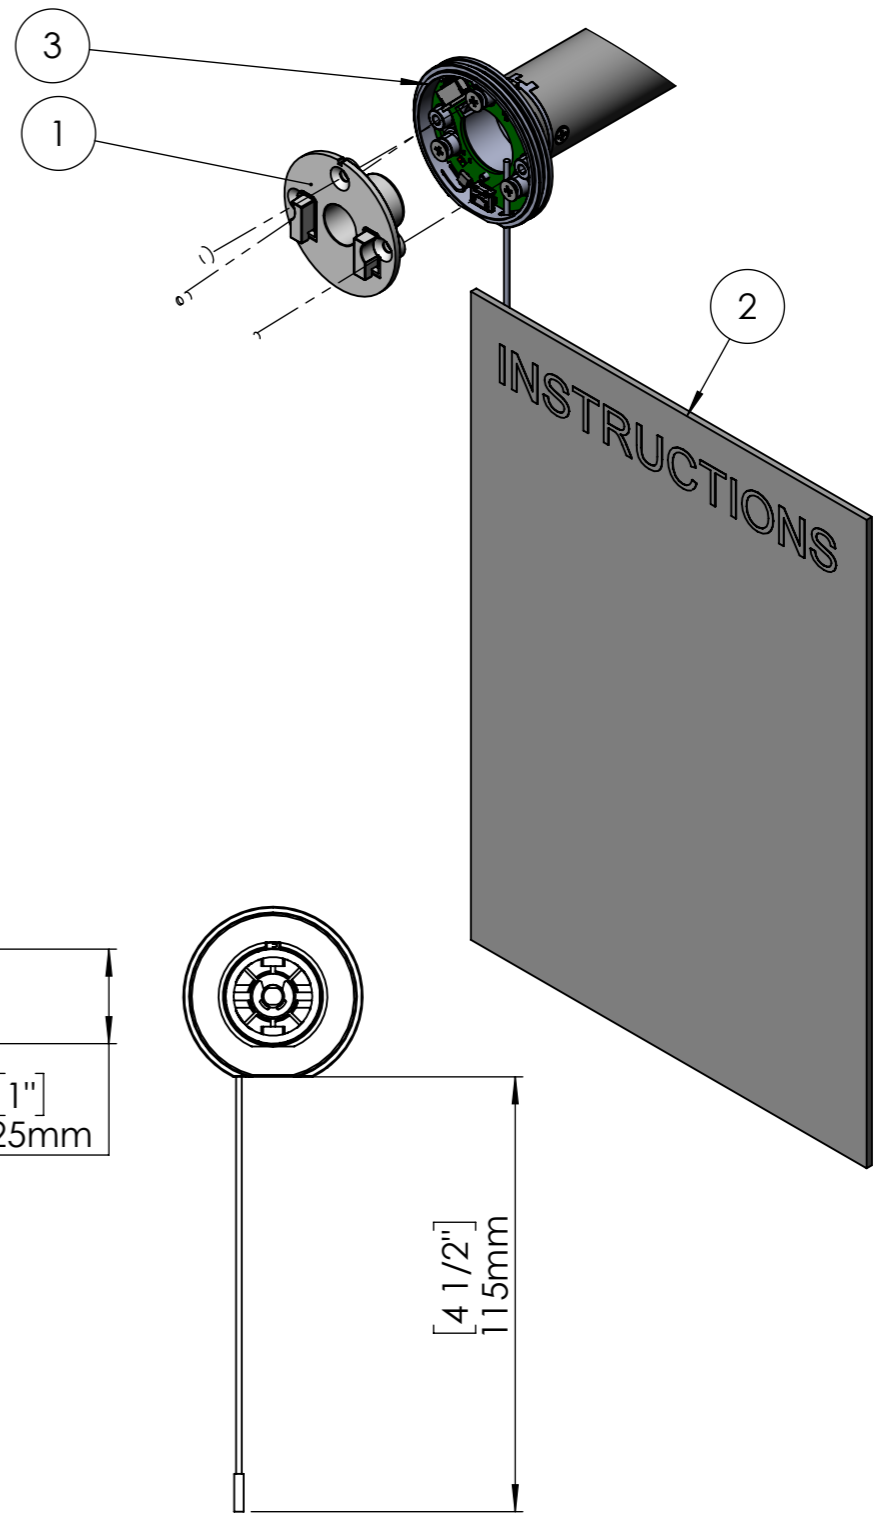

ITEM NO.	PART NO.	DESCRIPTION	Default/ QTY.	Carton QTY
1	MT03-0206-069002	AUTOMATE BRACKET ADAPTOR SKYLINE SERIES	1	20
2	Instructions	Installation Instructions	1	20
3	DM25LEU/S-1.1/28 - Q	AUTOMATE LI-ION 1.1Nm ARC Motor [Ø25/5V/20rpm] (3 battery)	1	20

MT03-0205-069002

NOTE:
Motor is supplied with MT03-0205-069002 (Skyline) attached to the motor.

PRODUCT SPECIFICATION SHEET		ROLLESE ACMEDA PRECISION IN MOTION	© ROLLESE ACMEDA SCALE:1:2 DRAWN: 31 May 2024	
ITEM DESCRIPTION: 5V ZERO LI-ION 1.1NM CT20 Q MOTOR [Ø25/5V/28RPM](SKY)				
ITEM CODE: MT01-1325-069029-CT		SIZE: A3 REV. 02		