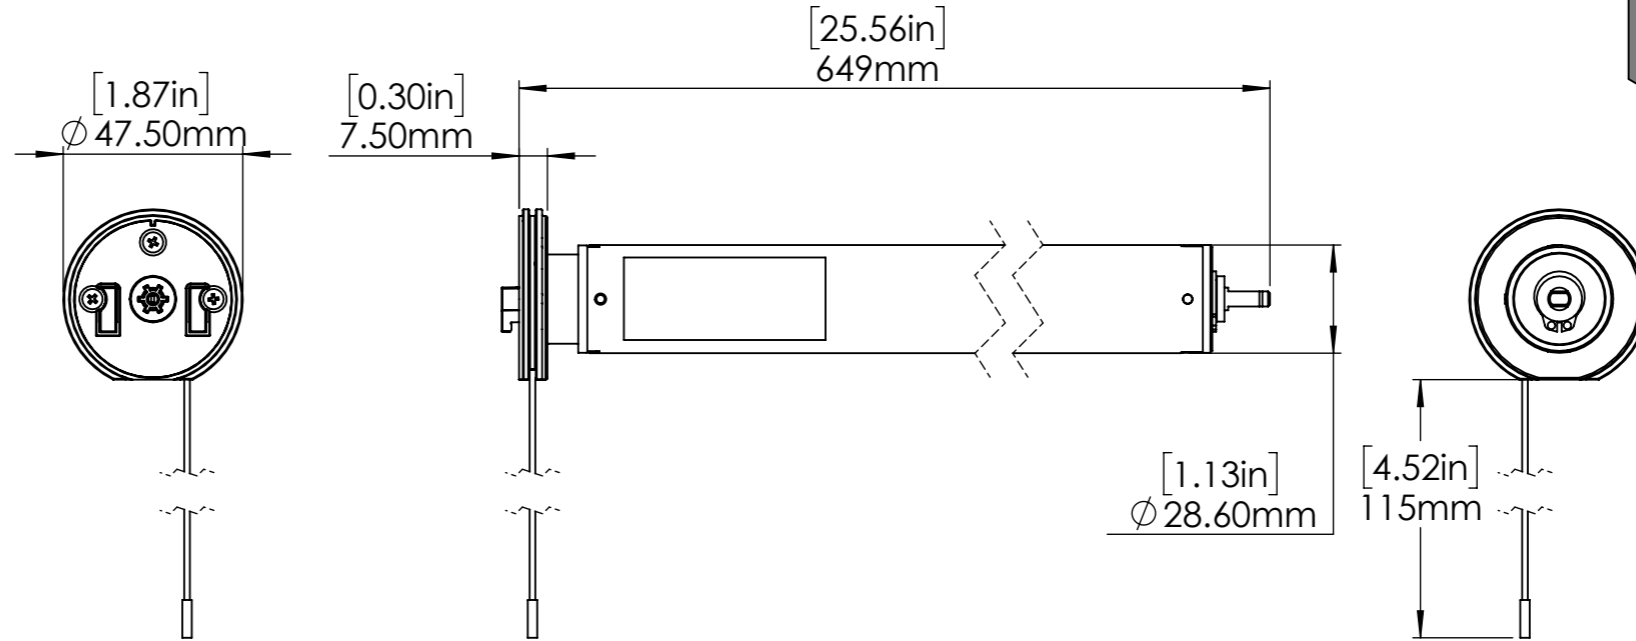

REV.	DESCRIPTION	DRAWN	DATE
------	-------------	-------	------

MT03-0206-069002

MT03-0205-069001

MT03-0205-069002

NOTE:
 Motor is supplied with MT03-0206-069002 (Skyline) attached to the motor.
 MT03-0205-069001 & MT03-0205-069002 (R8 & R16) are supplied loose.

PRODUCT SPECIFICATION SHEET

ITEM DESCRIPTION: **AUTOMATE | LI-ION 2.0Nm ARC Motor [Ø28/5V/20rpm] (Skyline)**

ITEM CODE: **MT01-1328-069001**

© ROLLESE ACMEDA

SCALE:1:2

DRAWN: 05 Apr 2019

www.rolleseeacmeda.com

DIMENSIONS IN "MM"

SIZE: **A3**

REV. **02**