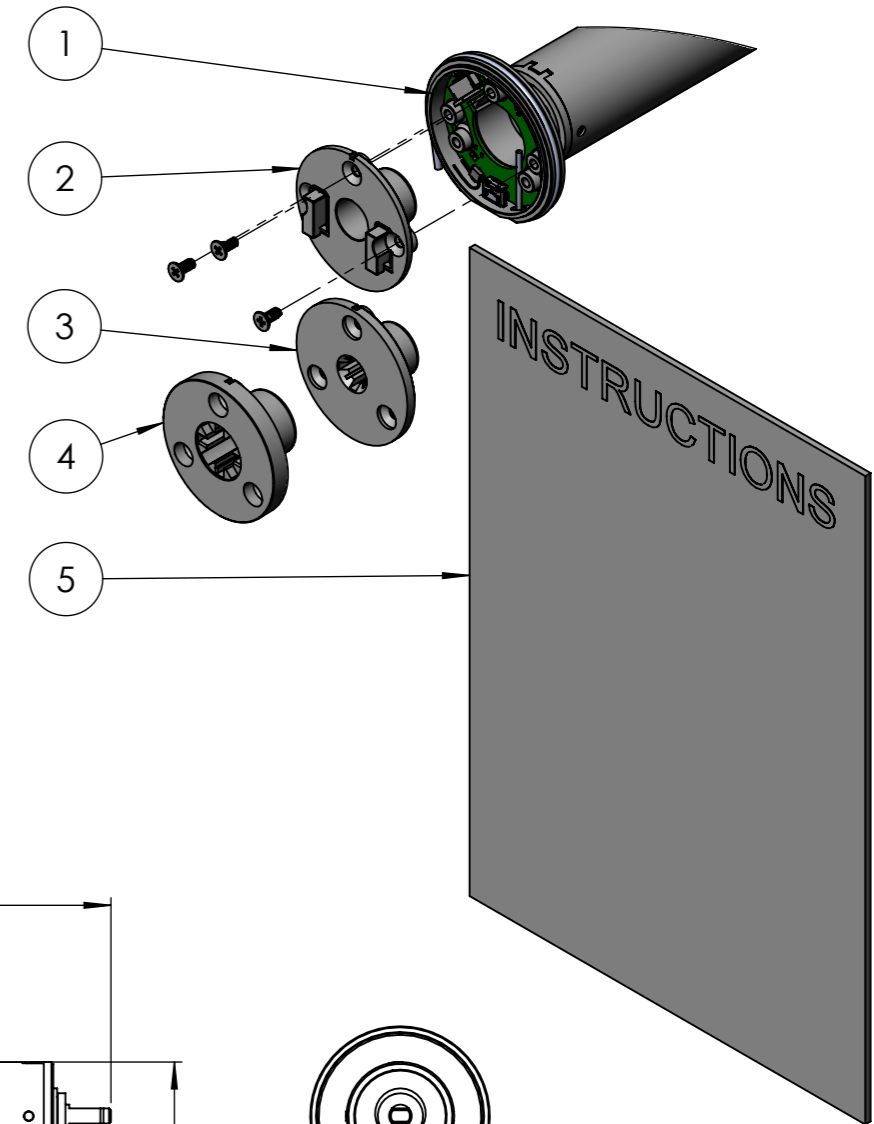

REV.	DESCRIPTION	DRAWN	DATE
------	-------------	-------	------

MT03-0206-069002

MT03-0205-069001

MT03-0205-069002

NOTE:
 Motor is supplied with MT03-0206-069002 (Skyline) attached to the motor.
 MT03-0205-069001 & MT03-0205-069002 (R8 & R16) are supplied loose.

PRODUCT SPECIFICATION SHEET

ITEM DESCRIPTION: **AUTOMATE | LI-ION 2.0Nm ARC Motor [Ø28/5V/20rpm] (Skyline)**

ITEM CODE: **MT01-1328-069001**

© ROLLESE ACMEDA

SCALE:1:2

DRAWN: 05 Apr 2019

www.rolleseeacmeda.com