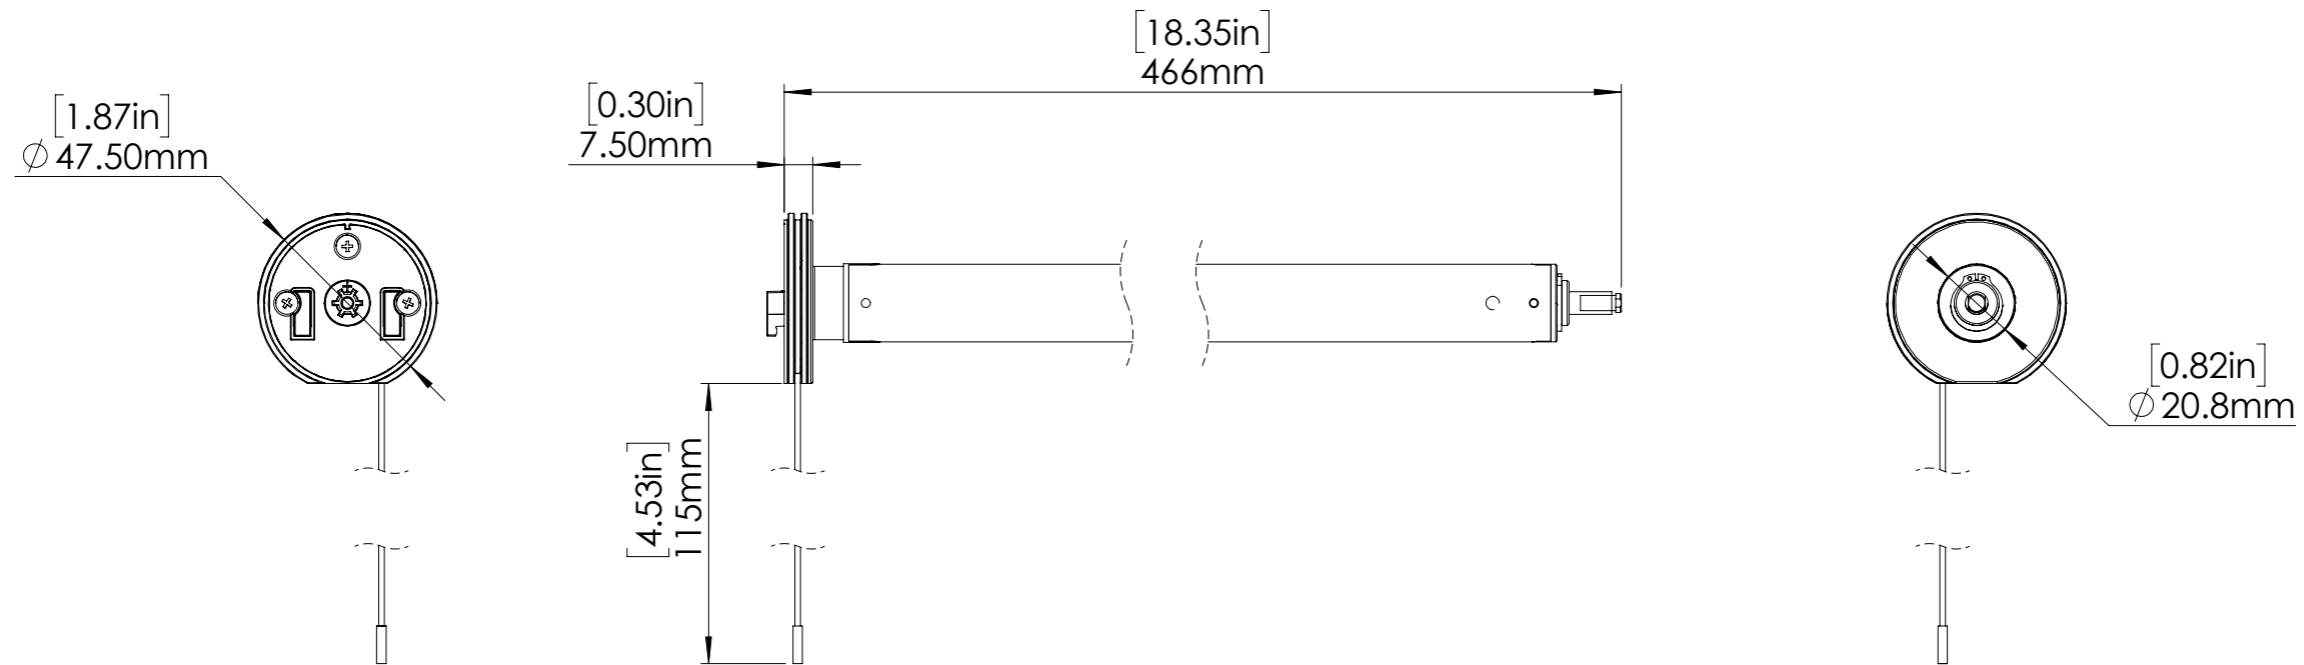

ITEM NO.	PART NUMBER	DESCRIPTION	Default/QTY.
1	MT03-0206-069002	AUTOMATE BRACKET ADAPTOR SKYLINE SERIES	1
2	-	Installation Instructions	1
3	DM20LEU	-	1

MT03-0206-069002

NOTE:
Motor is supplied with MT03-0206-069002 (Skyline) attached to the motor.

PRODUCT SPECIFICATION SHEET

ITEM DESCRIPTION: **AUTOMATE|LI-ION 0.5Nm ARC Motor[Ø20/5V/20rpm](SKY)**

ITEM CODE: **MT01-1320-069001**

www.rolleseeacmeda.com

© ROLLESE ACMEDA

SCALE:1:2

DRAWN: 15 Jul 2022

PROPRIETARY & CONFIDENTIAL
THE INFORMATION CONTAINED IN THIS DRAWING IS THE SOLE PROPERTY OF ROLLESE ACMEDA. ANY REPRODUCTION IN PART OR WHOLE WITHOUT THE WRITTEN PERMISSION OF ROLLESE ACMEDA IS PROHIBITED.

DIMENSIONS
IN "MM"

SIZE: **A3**

REV. **04**