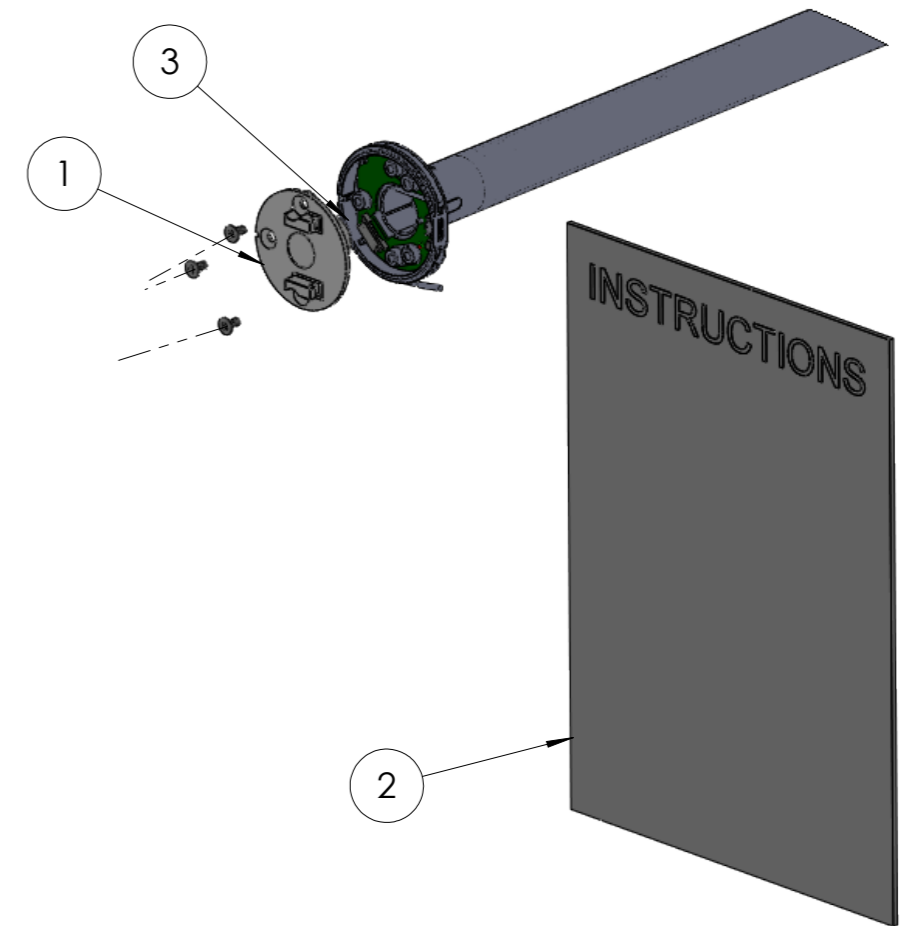

ITEM NO.	PART NUMBER	DESCRIPTION	Default/QTY.
1	MT03-0206-069002	AUTOMATE BRACKET ADAPTOR SKYLINE SERIES	1
2	-	Installation Instructions	1
3	DM20LEU	-	1

MT03-0206-069002

NOTE:
Motor is supplied with MT03-0206-069002 (Skyline) attached to the motor.

PRODUCT SPECIFICATION SHEET

ITEM DESCRIPTION: **AUTOMATE|LI-ION 0.5Nm ARC Motor[Ø20/5V/20rpm](SKY)**

ITEM CODE: **MT01-1320-069001**

www.rolleseeacmeda.com

© ROLLESE ACMEDA

SCALE:1:2

DRAWN: 15 Jul 2022

PROPRIETARY & CONFIDENTIAL
THE INFORMATION CONTAINED IN THIS DRAWING IS THE SOLE PROPERTY OF ROLLESE ACMEDA. ANY REPRODUCTION IN PART OR WHOLE WITHOUT THE WRITTEN PERMISSION OF ROLLESE ACMEDA IS PROHIBITED.