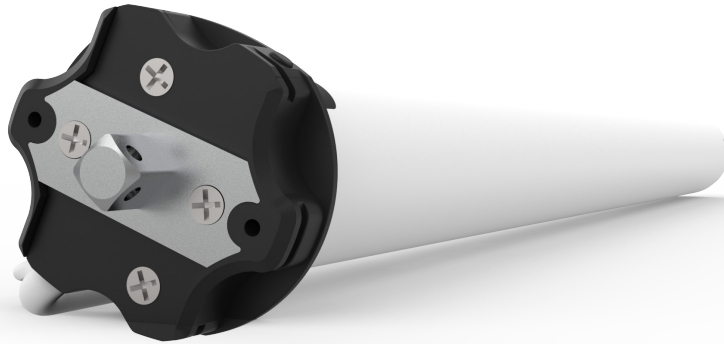

AUTOMATE | X50 VERTICAL DROP AWNING MOTOR

Part #: MT01-1145-069011

Description: AUTOMATE | AC 50Nm ARC Motor [Ø45/240V/12rpm] Plastic Star Head

FEATURES

- ARC protocol & Programming
- Wireless Limit setting and adjustment (Electronic Limit setting)
- Compatible with Wind rain Light and movement sensors
- Wind sensor smart functionality built into motor; allows the motor not to receive conflicting commands from remotes and sensors.
- Simple limit setting avoids run time cutout during setup.
- Bi-directional Communication allow users to see position via the Pulse app
- Safety sensor function; constantly communicates with sensor to ensure you have a functional wind sensor. Making sure your Zipscreen is always protected by the sensor.
- Favorite Position setting allows users to quickly send awning to alternative position.
- Connect, Alexa and Google home for ultimate voice control
- Connect IFTTT and you can open or close your Zipscreen based on dynamic UV levels, rain fall or wind warnings based on a weather app for your area.

TECHNOLOGIES

433 MHz
BI-DIRECTIONAL

ELECTRONIC
LIMIT

FAVORITE
POSITION

SAFETY SENSOR
FUNCTION

DIMENSIONS

MT01-1145-069011_PQRG_v1.0_NOVEMBER 2018

Leading innovator of precision hardware and automated shade solutions.
AUSTRALIA | USA | EUROPE rolleseeacmeda.com

APPLICATIONS

EXTERNAL

COMPATIBLE SYSTEMS

- Zipscreen Extreme S100/130 and Wire guide

ACCESSORIES

CROWN & DRIVES	50Nm Motor to Somfy Drive Wheel Adaptor Kit w/ Clip Part #: MT03-0198-025008 <i>Included with Motor</i>	REMOTES	Paradigm 1CH ARC Remote Part #: MTRF-REM-1
	Extreme Crown Wheel – S100 Part #: RB80-0701-073100		Paradigm Plus 15CH Remote Part #: MT02-0101-072003
	Extreme Drive Wheel – S100 Part #: RB80-0301-073100		Paradigm 15CH ARC Remote Part #: MTRF-REM-15
	Universal Zamak Adapter Part #: RB56-0762-014050		Solar Powered Wind, Light & Rain Sensor Part #: MT02-0301-072001
			ARC Movement Sensor Part #: MT02-0301-072002
		PULSE HUB	PULSE WI-FI HUB Part #: MTRF-PULSE-AU