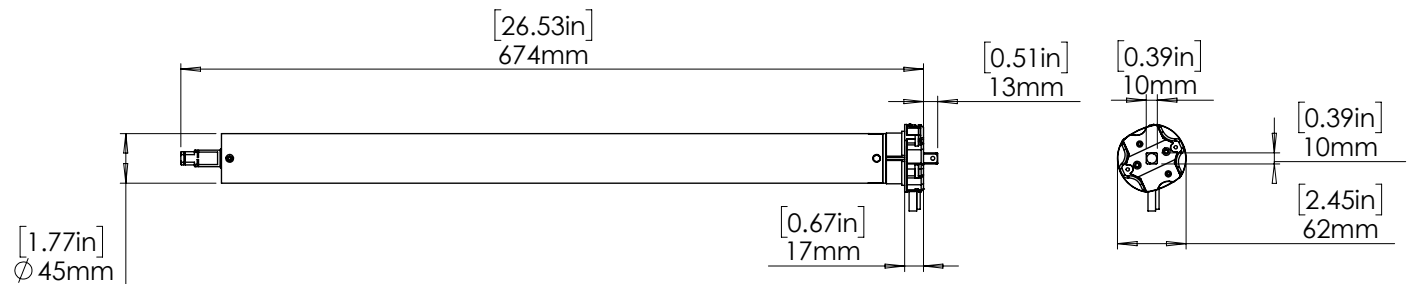

TECHNOLOGIES

433 MHz
BI-DIRECTIONAL

ELECTRONIC
LIMIT

FAVORITE
POSITION

SAFETY SENSOR
FUNCTION

DIMENSIONS

MT01-1145-069011_PQRG_v1.0_NOVEMBER 2018

Leading innovator of precision hardware and automated shade solutions.
AUSTRALIA | USA | EUROPE rolleseeacmeda.com

© 2018 Rollease Acmeda Group

**ROLLEASE
ACMEDA**
PRECISION IN MOTION

SPECIFICATIONS

Voltage	220-240V AC 50Hz	IP Rating	IP44
Torque	50Nm	Limit Switch Type	Electronic
Max Run Time	4 min	Amps	0.99 A
Speed	12 rpm	Temp Working Range	0-60 °C
Radio Frequency	433.92 MHz	Insulation Class	I
RF Modulation	FSK		