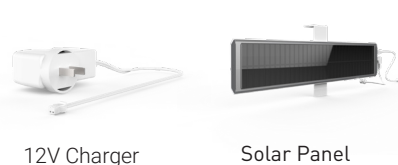

COMPATIBLE SYSTEMS

- Skyline Shades
- R Series Shades

COMPATIBLE PRODUCTS (refer to catalog for full item listings)

Controllers

Charging Options

Sensors