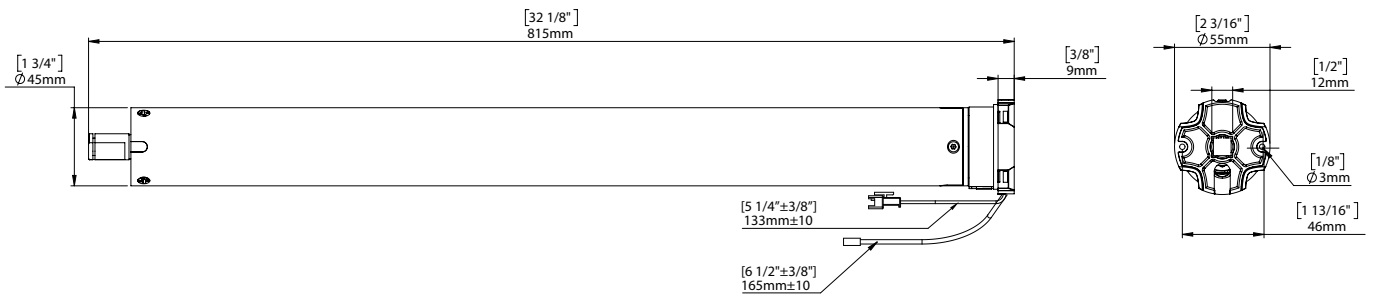

DIMENSIONS

COMPATIBLE PARTS

Tubes

Crown & Drives

Adaptors

2"	MTCRDR-45-2SW
2-1/2"	MTCRDR-45-2.5
3-1/4"	MTCRDR-45-3.25
S60 Tube	RB56-0336-050502
S80 Tube	RB56-0336-050502

- MTDRA-LT50
- MTAD-45-SL
- MTAD-45-RS
- MSBM6-SL
- MSBM6-SLW
- RE0020803
- RE0022702