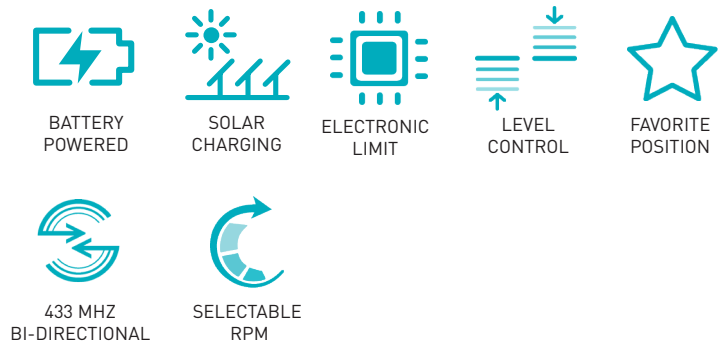

TECHNOLOGIES

Leading innovator of precision hardware and automated shade solutions.
USA | AUSTRALIA | EUROPE rolleaseacmeda.com

© Rollease Acmeda Pty Ltd