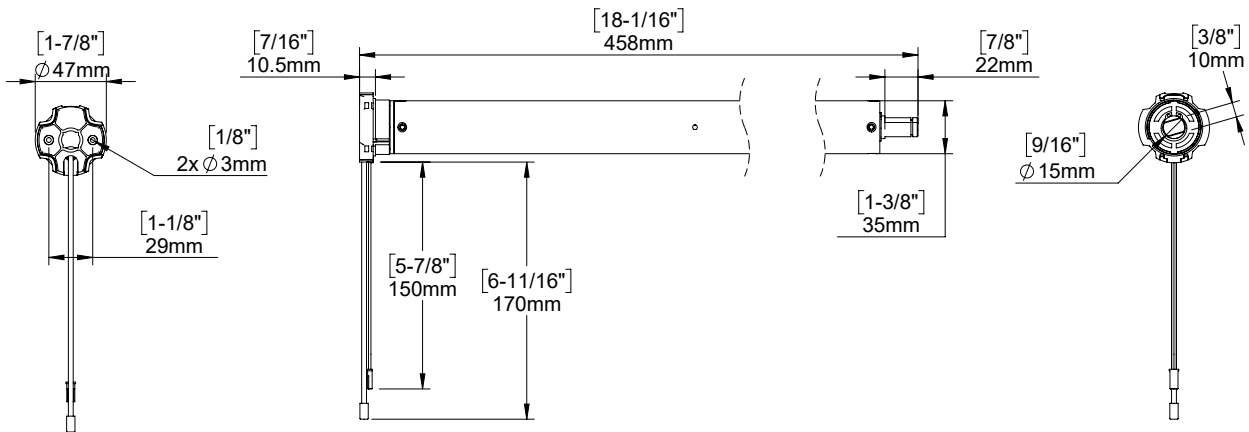

A Division of Rollease Acmeda

Product Specifications

Part #:MTDCRF35-3 DC 3NM Q MOTOR [Ø35/12V/28RPM]

Voltage	12 V dc	Limit Switch Type	Electronic
Torque	3.0 Nm	Current	3 A
Max Run Time	12 minutes	Battery Size/Type	External Battery Pack
Speed	28 rpm (Adjustable to 24 or 20)	Temp Working Range	32°F to 140°F (0°C to 60°C)
Radio Frequency	433.92 MHz	Insulation Class	III
RF Modulation	FSK	Sound Level	~35 dB
IP Rating	IP44	Power	35 W

Dimensions

Compatible Parts

Tubes

Crown & Drives

Adaptors

2" Ribbed Tube	MT03-0111-050003
S45 - Light	MTCRDR-35-S45
S45 - Std	
S45 - HD	

- MTAD-252835-SL
- MTAD-25-28-SLV2W
- MTAD-252835-RS
- RB40-1402-069400