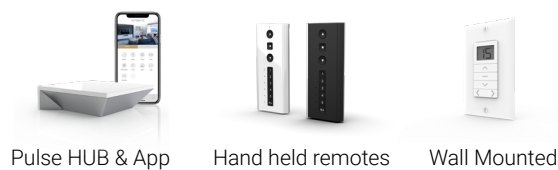

COMPATIBLE PRODUCTS (refer to catalog for full item listings)

Controllers