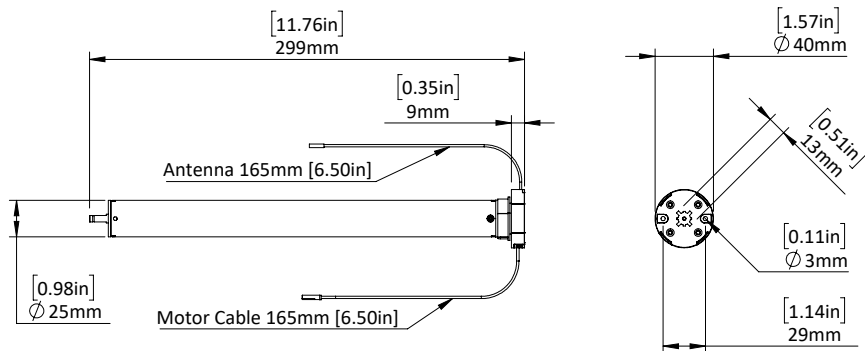

DIMENSIONS

COMPATIBLE PARTS

Tubes

Crown & Drives

Adaptors

| | |
|-------------|----------------|
| S45 - Light | MTCRDR-25-S45 |
| S45 - Std | |
| S45 - HD | |
| 1.25' Tube | MTCRDR-25-1.25 |
| 1.5' Tube | MTCRDR-25-1.5 |