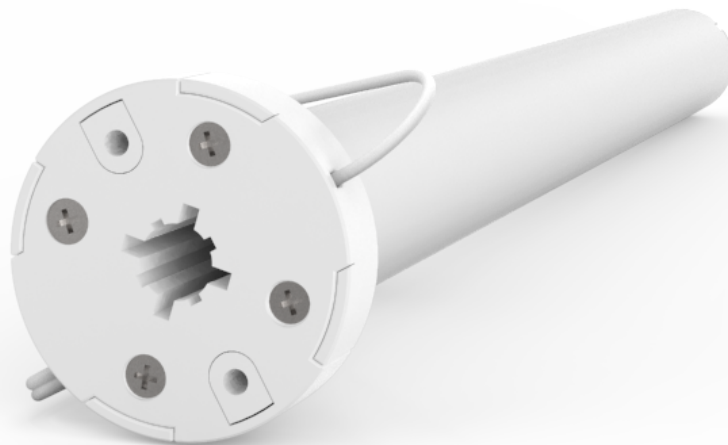

AUTOMATE™

DCRF 1.1

Simplified wiring. Efficient installation. Maintenance free.
This low voltage motor is perfect for small to large Roller shade applications.

BIDIRECTIONAL COMMUNICATION

Automate Radio Communication utilizes two-way communication to provide up-to-date feedback on battery levels and shade positioning via the Automate Pulse 2 app.

ADJUSTABLE SPEED CONTROL

Three shade speed settings to suit your needs – faster for larger shades, slower for smaller. Features quiet operation when set to the lowest speed setting.

SIMPLIFIED SETUP

Whether using a remote control or app for shade setup, Automate programming instructions are streamlined to have your shades moving as quickly as possible.

FAVORITE POSITIONING

Add a programmable shade position in addition to the upper and lower limits that can be defined as your "favorite".

PRECISE LIMIT ADJUSTMENT

Incremental steps during limit setting allows for precise positioning of the shade.

DIMENSIONS

COMPATIBLE PARTS

Tubes

Crown & Drives

Adaptors

| | |
|-------------|----------------|
| S45 - Light | MTCRDR-25-S45 |
| S45 - Std | |
| S45 - HD | |
| 1.25' Tube | MTCRDR-25-1.25 |
| 1.5' Tube | MTCRDR-25-1.5 |