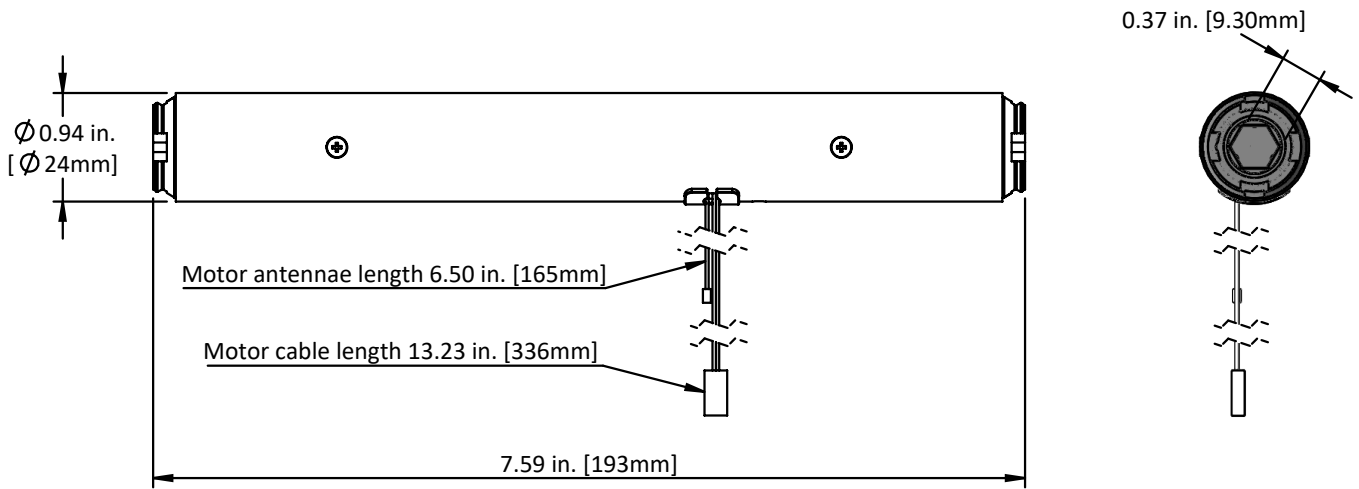

PRODUCT SPECIFICATIONS

Part #: MT01-3001-069001 Cord Lift 0.8 Nm Motor

Voltage	12V DC	Limit Switch Type	Electronic
Torque	0.8 Nm	Current	1.18 A
Max Run Time	6 min	Battery Size/Type	External Battery Pack
Speed	33, 39, 50 RPM	Temp Working Range	32°F to 140°F (0°C to 60°C)
Radio Frequency	433.92 MHz	Insulation Class	I.CL.B
RF Modulation	FSK	Sound Level	60dB
IP Rating	IP40	Power	14W

DIMENSIONS

COMPATIBLE PARTS

Systems

Motor Adaptors

Shaft Adaptors

BTG Headrail	MTAD-CLHR-BTGC	MTAD-CLSA-4MMSQ
Turnils Headrail	MTAD-CLHR-TUR	MTAD-CLSA-V
SS38 Headrail	MTAD-CLHRSS38KT	-
-	MTAD-CLHR_US-ROM	MTAD-CLSA-D
-	-	MTAD-CLSA-5mmSQ

COMPATIBLE PRODUCTS (refer to catalog for full item listings)

Controllers

Power Options