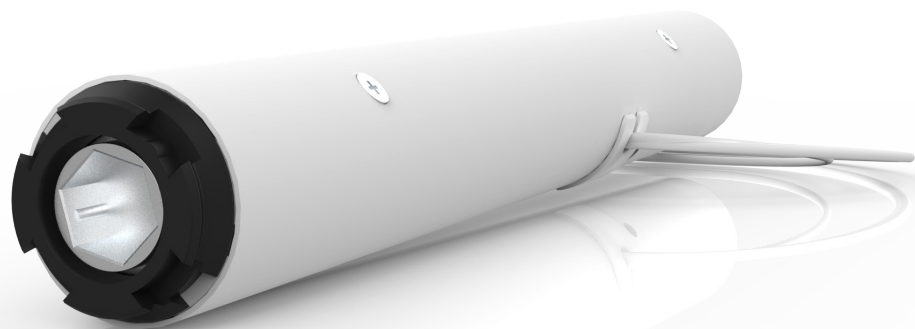

AUTOMATE™

CL 0.8 Cord Lift

Cord lift technology. Low voltage. Dual shaft.
The CL motor can provide continuous power and its simplified wiring solution is directly compatible with roman shading systems and cellular shades.

BIDIRECTIONAL COMMUNICATION

Automate Radio Communication utilizes two-way communication to provide up-to-date feedback on battery levels and shade positioning via the Automate Pulse 2 app.

INTERCHANGEABLE POWER SOURCE

Choose to have your shades hard wired for continuous power or opt for a wire-free setup – choose from a rechargeable battery pack or a tube that holds AA batteries.

FAVORITE POSITIONING

Add a programmable shade position in addition to the upper and lower limits that can be defined as your “favorite.”

SIMPLIFIED SETUP

Whether using a remote control or app for shade setup, Automate programming instructions are streamlined to have your shades moving as quickly as possible.

PRECISE LIMIT ADJUSTMENT

Incremental steps during limit setting allows for precise positioning of the shade.