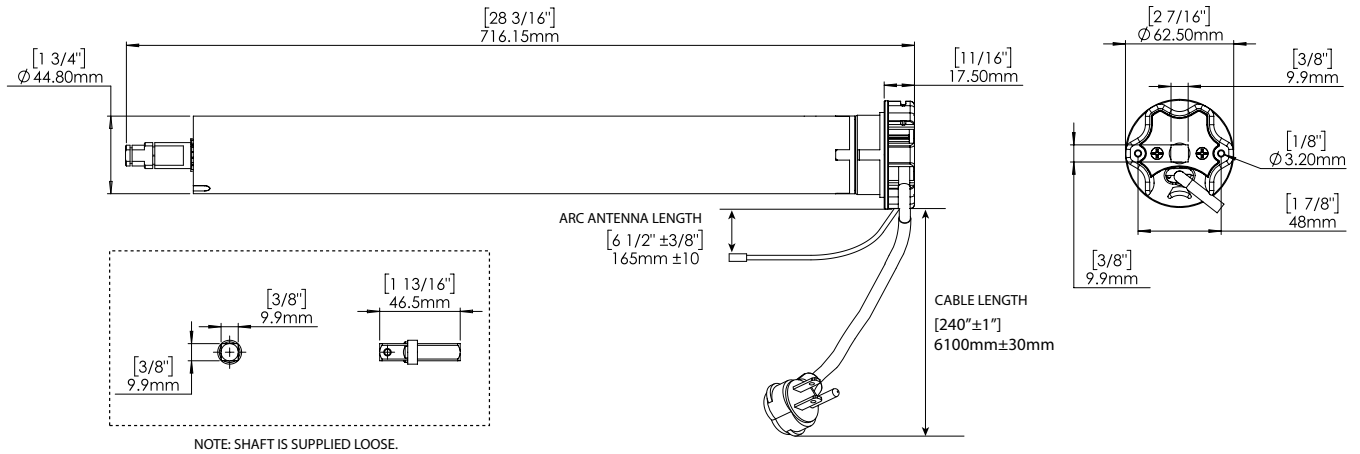

DIMENSIONS

COMPATIBLE PARTS

Tubes

Crown & Drives

Adaptors

78mm Steel Tube	RE01-0678-050508 Crown RE01-0679-050508 Drive Wheel
78mm Alu Tube	
S100 110mm Tube	RB80-0701-073100 Extreme Crown RB80-0301-073100 Extreme Drive Wheel MT03-0198-025008 - AUTOMATE SOMFY Drive wheel adaptor
S100 130mm Tube	
S100 160mm Tube	